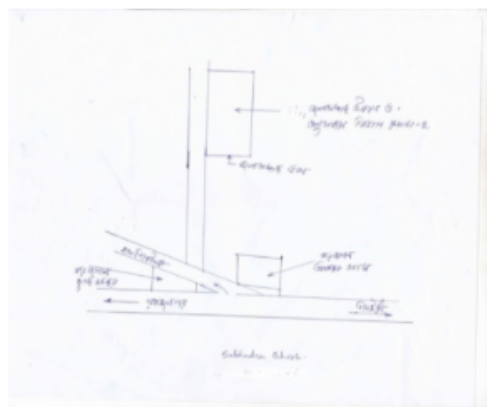

Nazri Naksha

Google Map View