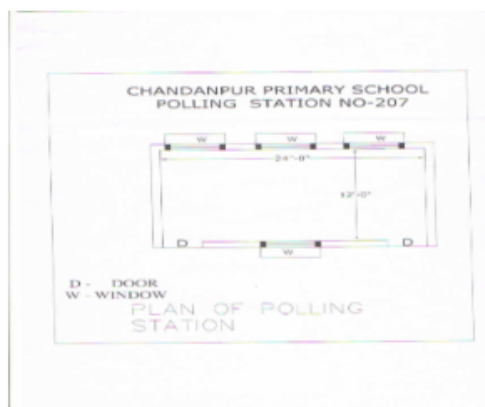

Nazri Naksha

Google Map View

Polling Station Building Front View

Polling Station Front View

Cad View

Key MAP View