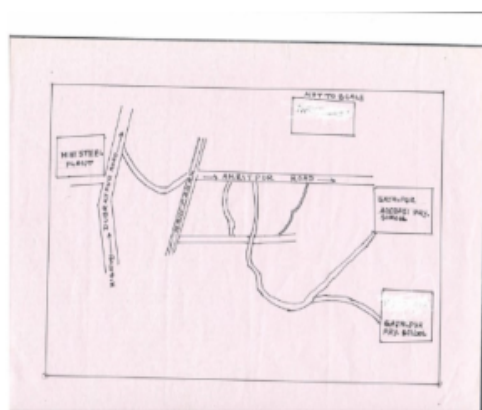

Nazri Naksha

Google Map View