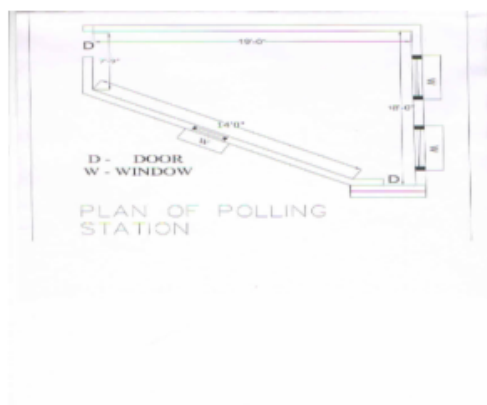

Nazri Naksha

Google Map View

Polling Station Building Front View

Polling Station Front View

Cad View

Key MAP View