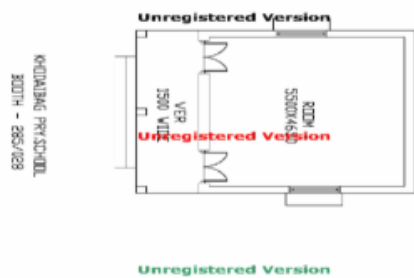

Nazri Naksha

Google Map View

Polling Station Building Front View

Polling Station Front View

Cad View

Key MAP View