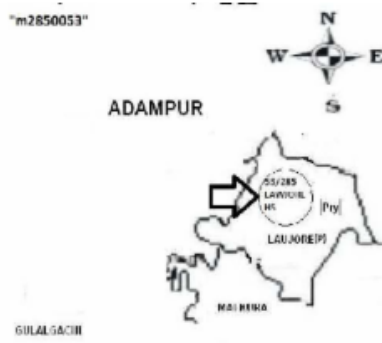

Nazri Naksha

Google Map View