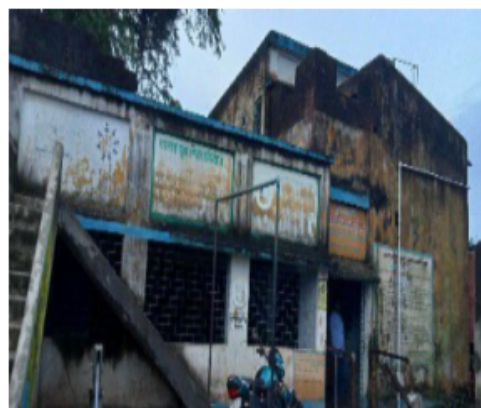

Polling Station Building Front View

Polling Station Front View