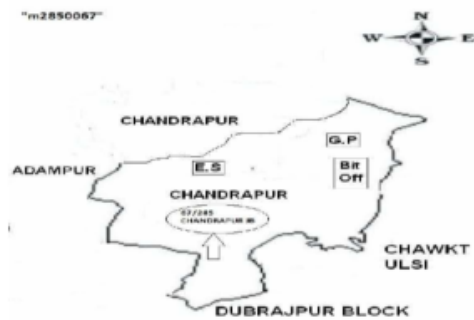

Nazri Naksha

Google Map View