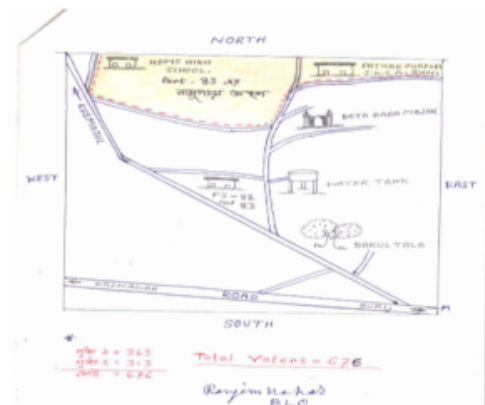

Nazri Naksha

Google Map View