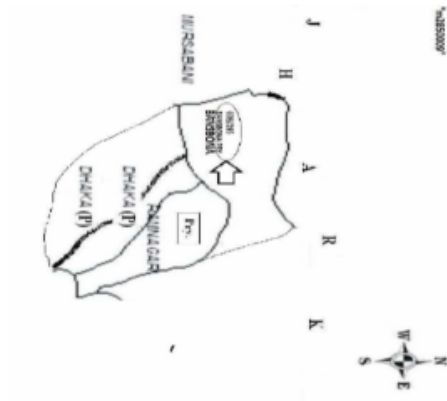

Nazri Naksha

Google Map View