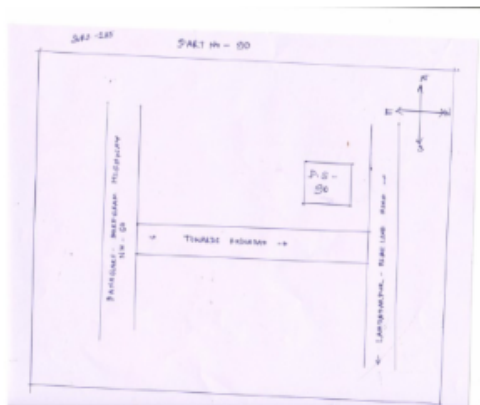

Nazri Naksha

Google Map View