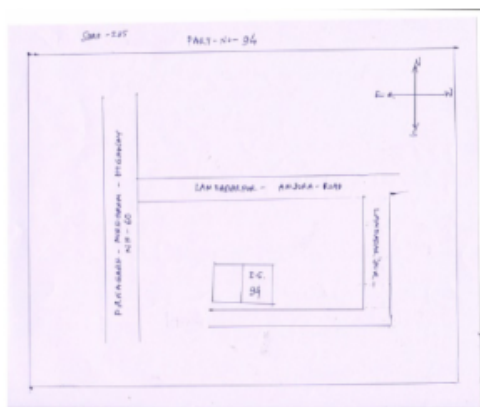

Nazri Naksha

Google Map View