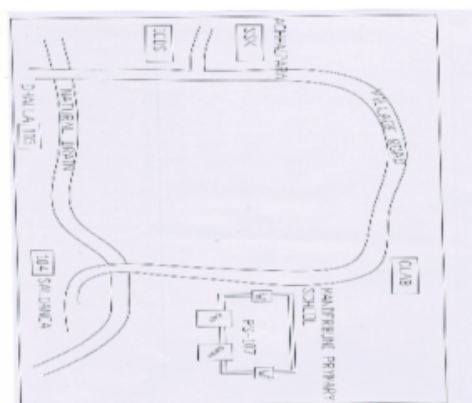

Nazri Naksha

Google Map View

Polling Station Building Front View

Polling Station Front View

Cad View

Key MAP View