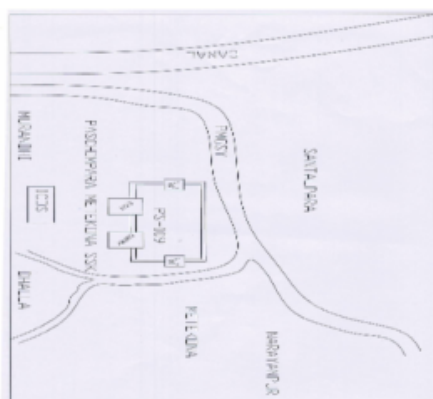

Nazri Naksha

Google Map View

Polling Station Building Front View

Polling Station Front View

Cad View

Key MAP View