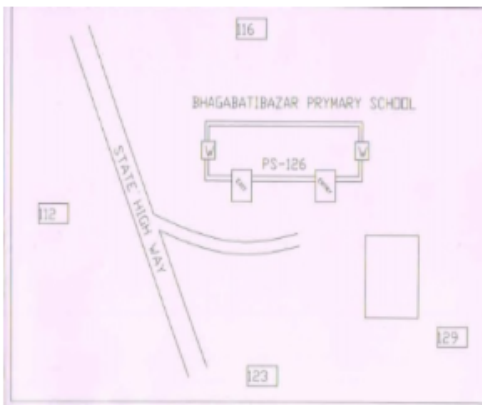

Nazri Naksha

Google Map View

Polling Station Building Front View

Polling Station Front View

Cad View

Key MAP View