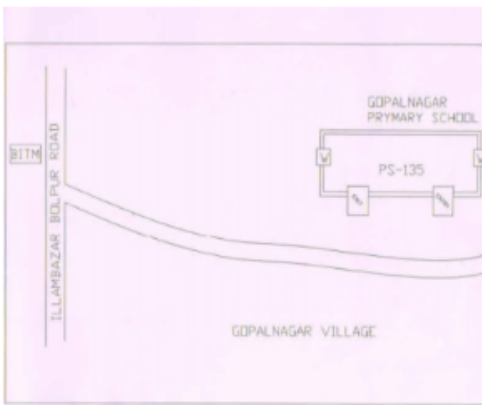

Nazri Naksha

Google Map View

Polling Station Building Front View

Polling Station Front View

Cad View

Key MAP View