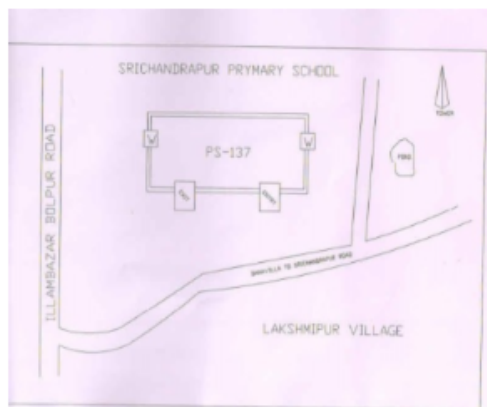

Nazri Naksha

Google Map View

Polling Station Building Front View

Polling Station Front View

Cad View

Key MAP View