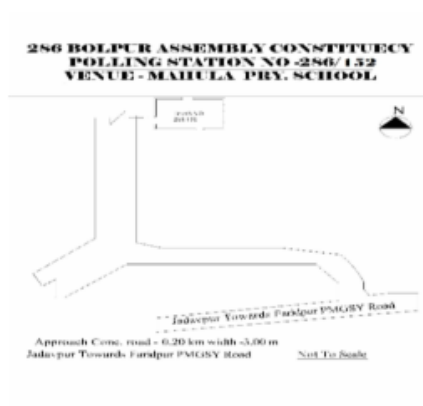

Nazri Naksha

Google Map View