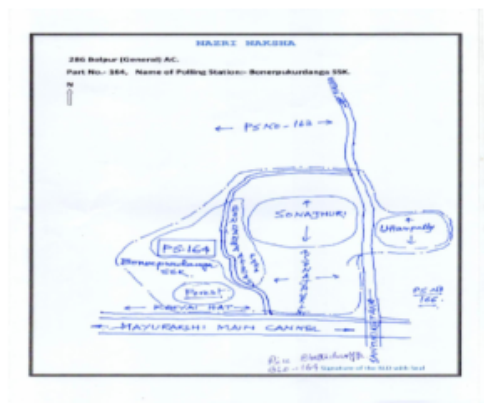

Nazri Naksha

Google Map View