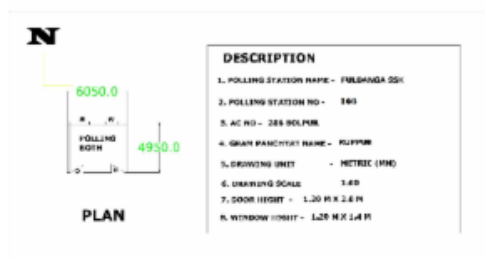

Nazri Naksha

Google Map View

Polling Station Building Front View

Polling Station Front View

Cad View

Key MAP View