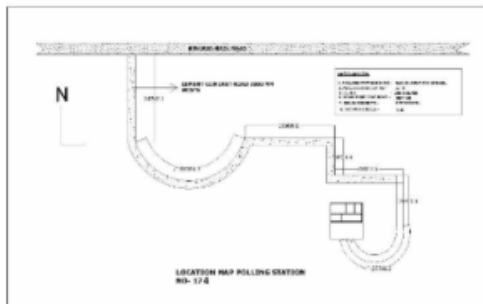

Nazri Naksha

Google Map View