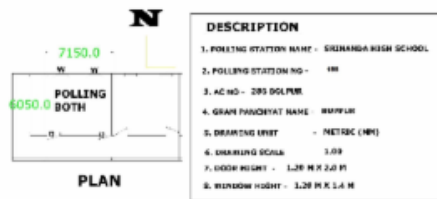

Nazri Naksha

Google Map View

Polling Station Building Front View

Polling Station Front View

Cad View

Key MAP View