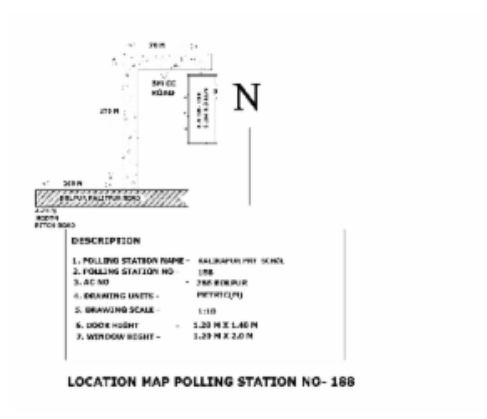

Nazri Naksha

Google Map View