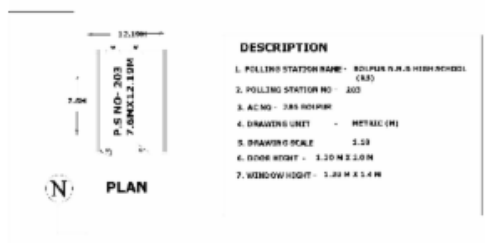

Nazri Naksha

Google Map View

Polling Station Building Front View

Polling Station Front View

Cad View

Key MAP View