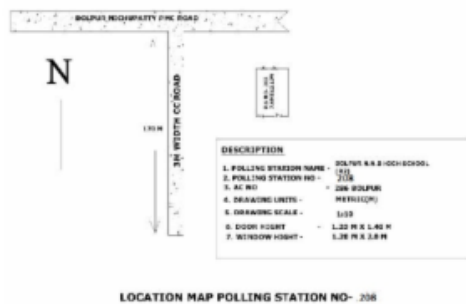

Nazri Naksha

LOCATION MAP POLLING STATION NO- 208