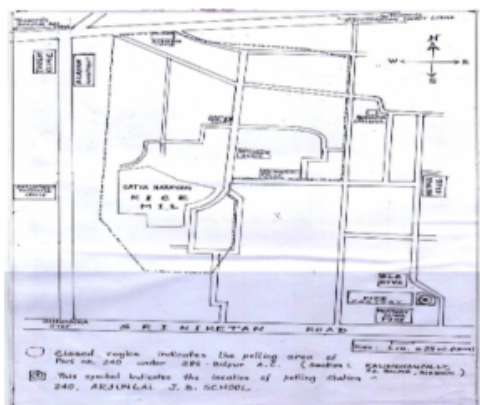

Nazri Naksha

Google Map View