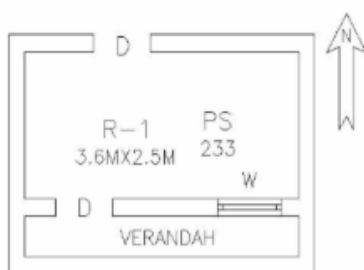

Cad View

Key MAP View

ARJUNLAL J.B SCHOOL
R1 PS NO-240 AC-286