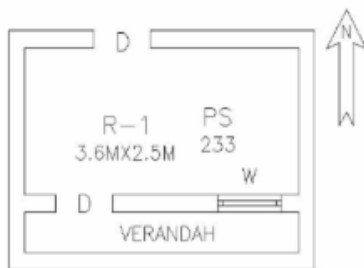

Nazri Naksha

Google Map View

Polling Station Building Front View

Polling Station Front View

Cad View

ARJUNAL J.B SCHOOL
R1 PS NO-241 AC-286

Key MAP View