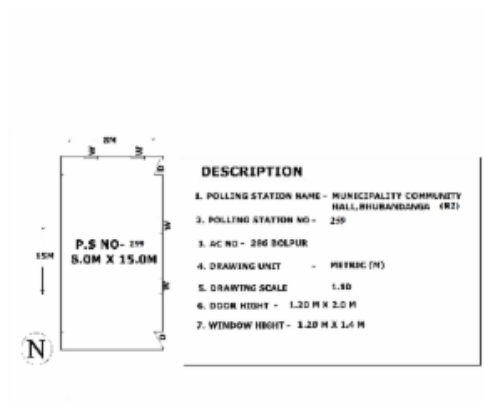

Nazri Naksha

Google Map View