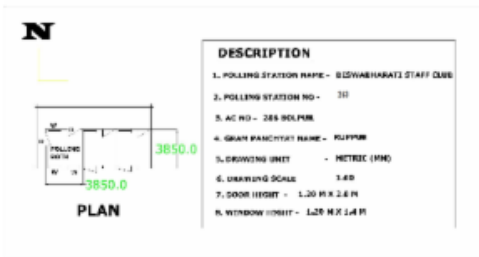

Nazri Naksha

Google Map View

Polling Station Building Front View

Polling Station Front View

Cad View

Key MAP View