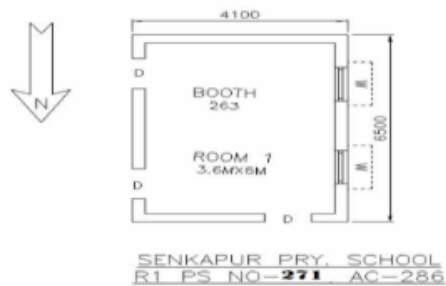

Nazri Naksha

Google Map View

Polling Station Building Front View

Polling Station Front View

Cad View

Key MAP View