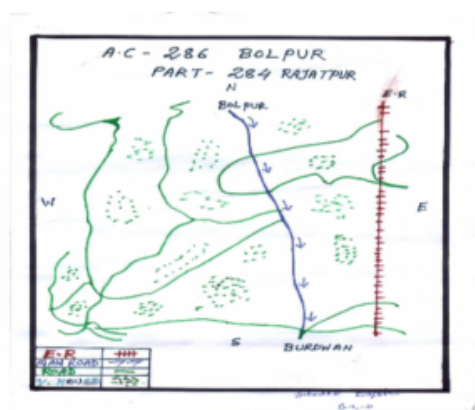

Nazri Naksha

Google Map View