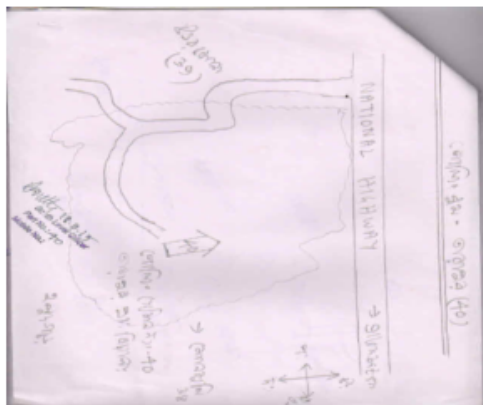

Nazri Naksha

Google Map View