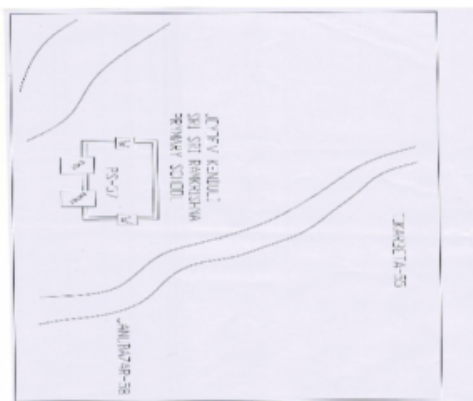

Nazri Naksha

Google Map View

Polling Station Building Front View

Polling Station Front View

Cad View

Key MAP View