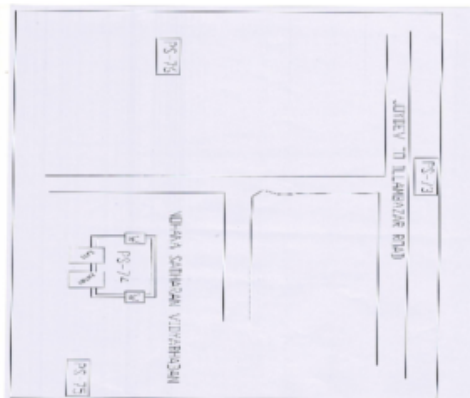

Nazri Naksha

Google Map View

Polling Station Building Front View

Polling Station Front View

Cad View

Key MAP View