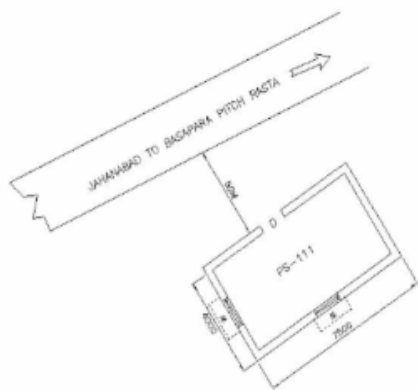

Nazri Naksha

Google Map View

Polling Station Building Front View

Polling Station Front View

Cad View

Key MAP View