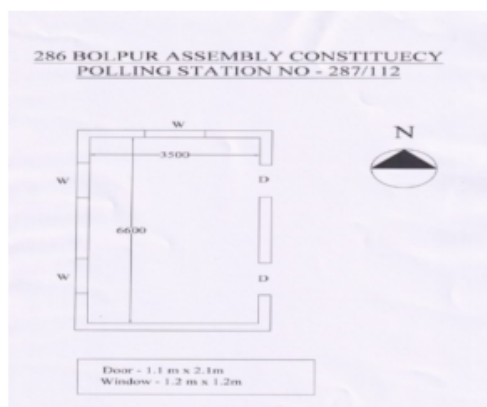

Nazri Naksha

Google Map View

Polling Station Building Front View

Polling Station Front View

Cad View

Key MAP View