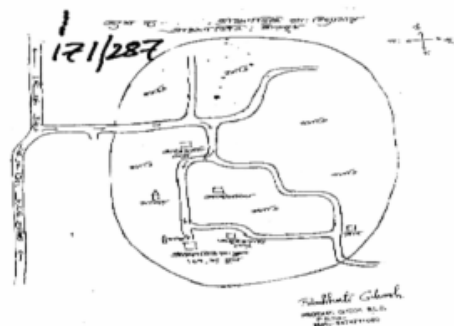

Nazri Naksha

Google Map View