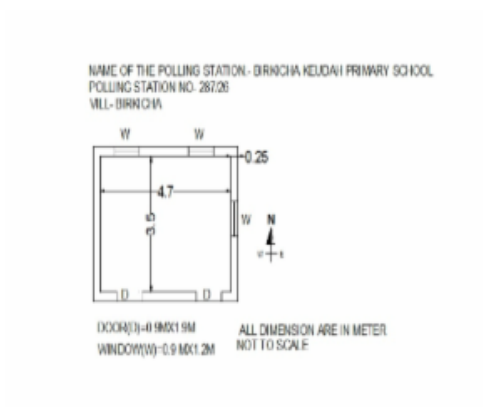

Nazri Naksha

Google Map View

Polling Station Building Front View

Polling Station Front View

Cad View

Key MAP View