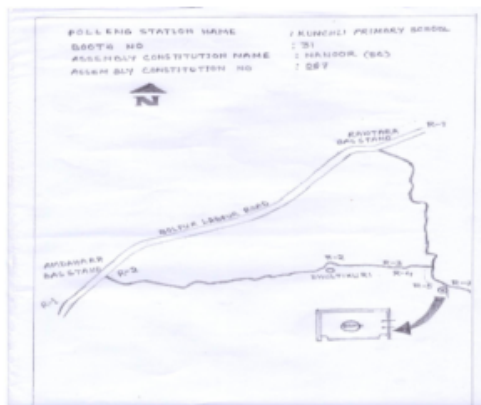

Nazri Naksha

Google Map View

Polling Station Building Front View