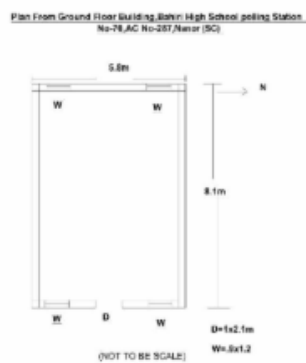

Nazri Naksha

Google Map View

Polling Station Building Front View

Polling Station Front View

Cad View

Key MAP View