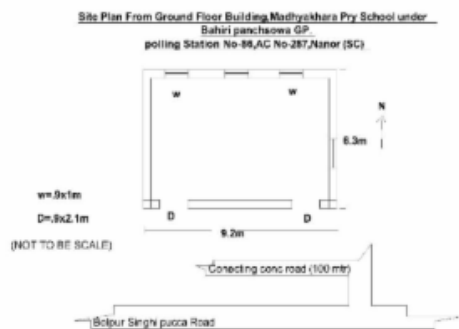

Nazri Naksha

Google Map View