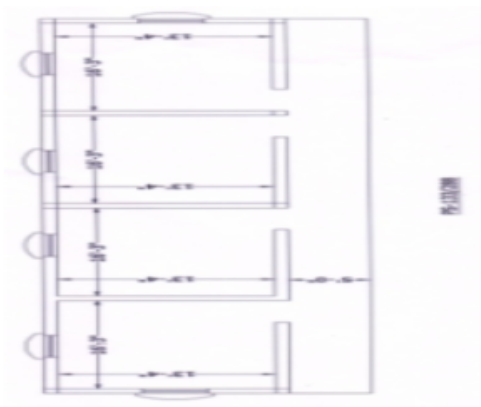

Nazri Naksha

Google Map View

Polling Station Building Front View

Polling Station Front View

Cad View

Key MAP View