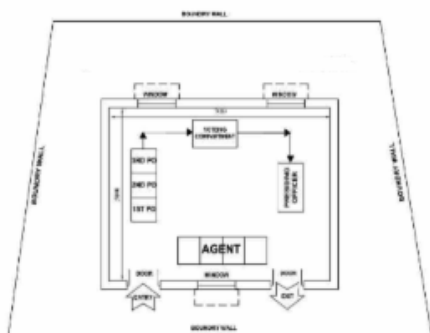

Nazri Naksha

Google Map View

Polling Station Building Front View

Polling Station Front View

Cad View

Key MAP View