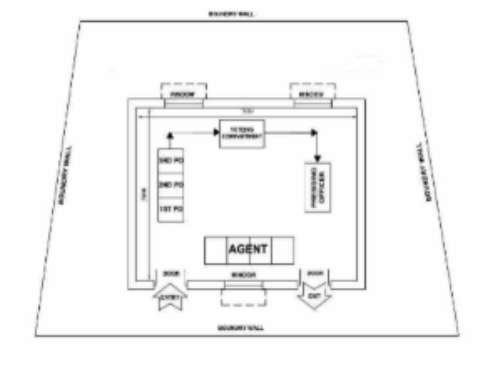

Nazri Naksha

Google Map View

Polling Station Building Front View

Polling Station Front View

Cad View

Key MAP View