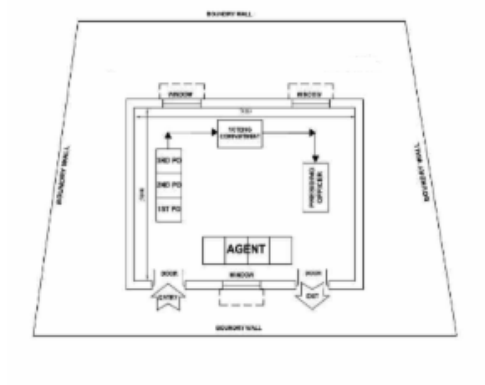

Nazri Naksha

Google Map View

Polling Station Building Front View

Polling Station Front View

Cad View

Key MAP View