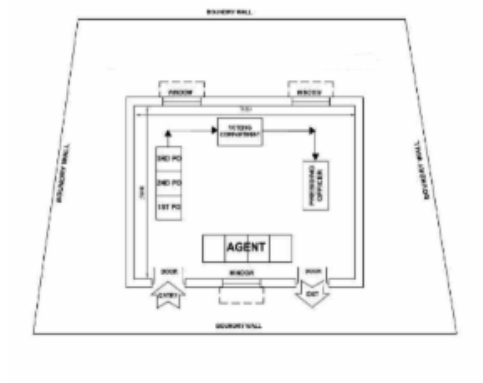

Nazri Naksha

Google Map View

Polling Station Building Front View

Polling Station Front View

Cad View

Key MAP View