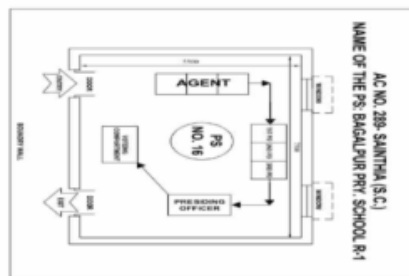

Nazri Naksha

Google Map View

Polling Station Building Front View

Polling Station Front View

Cad View

Key MAP View