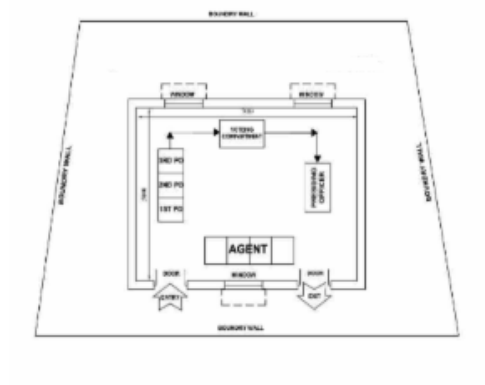

Nazri Naksha

Google Map View

Polling Station Building Front View

Polling Station Front View

Cad View

Key MAP View