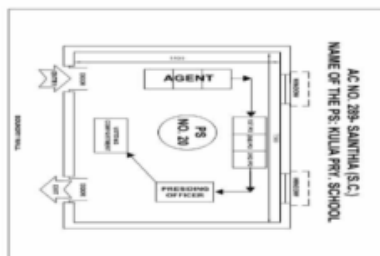

Nazri Naksha

Google Map View

Polling Station Building Front View

Polling Station Front View

Cad View

Key MAP View