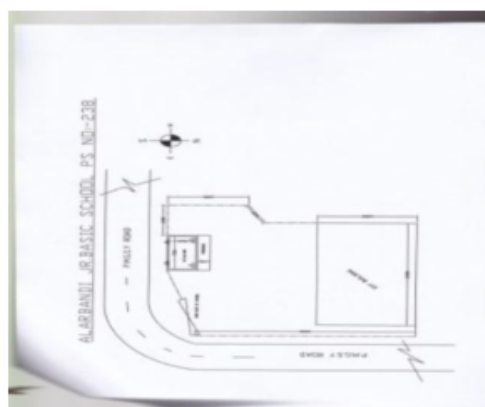

Nazri Naksha

Google Map View

Polling Station Building Front View

Polling Station Front View

Cad View

Key MAP View